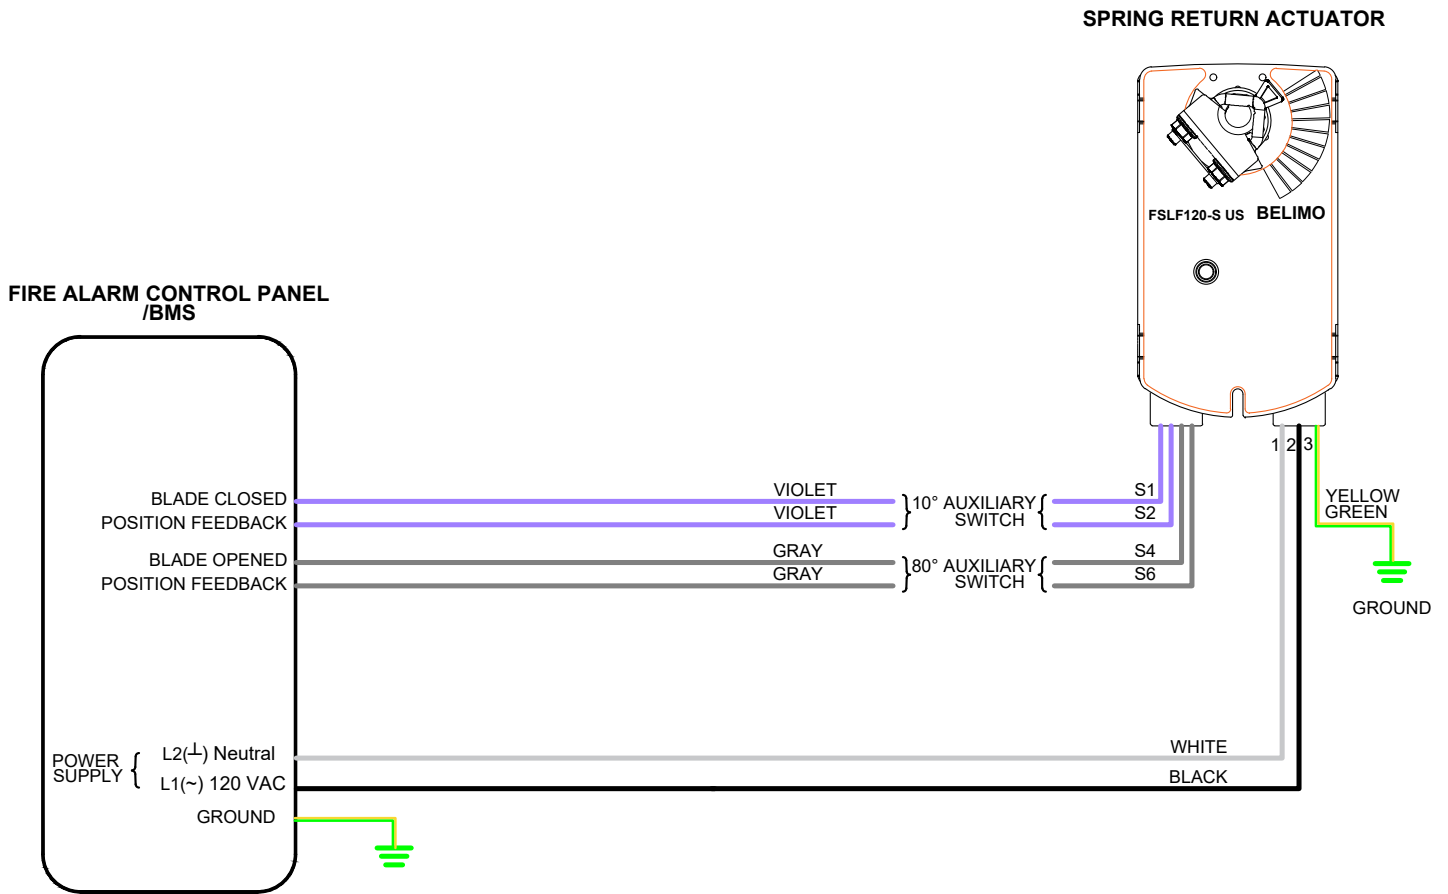

Actuator Model: FSLF120-S US with 2 built-in Auxiliary Switches

Power Supply: 120 VAC

Torque: 3.5 Nm

Applicable on following CVS-SAFE4 Damper Models: SSD-3V-201, -202, SSD-3V-FA-201, -202, SSD-3V-OW-201, -202, SSD-AF-201, -202, SSD-AF-FA-201, -202, SSD-AF-OW-201, -202, SSD-RD-201, -202

Wiring Diagram

Actuator Model: FSNF120-S US with 2 built-in Auxiliary Switches

Power Supply: 120 VAC

Torque: 8 Nm

Applicable on following CVS-SAFE4 Damper Models: SSD-3V-201, -202, SSD-3V-FA-201, -202, SSD-3V-OW-201, -202, SSD-AF-201, -202, SSD-AF-FA-201, -202, SSD-AF-OW-201, -202, SSD-RD-201, -202

Wiring Diagram

Actuator Model: FSTF120-S US with 2 built-in Auxiliary Switches

Power Supply: 120 VAC

Torque: 2 Nm

Applicable on following CVS-SAFE4 Damper Models: SSD-3V-201, -202, SSD-3V-FA-201, -202, SSD-3V-OW-201, -202, SSD-AF-201, -202, SSD-AF-FA-201, -202, SSD-AF-OW-201, -202, SSD-RD-201, -202

Wiring Diagram

Actuator Model: MS4104F1210 with 2 built-in Auxiliary Switches

Power Supply: 120 VAC

Torque: 3.4 Nm

Applicable on following CVS-SAFE4 Damper Models: SSD-3V-201, -202, SSD-3V-FA-201, -202, SSD-3V-OW-201, -202, SSD-AF-201, -202, SSD-AF-FA-201, -202, SSD-AF-OW-201, -202, SSD-RD-201, -202