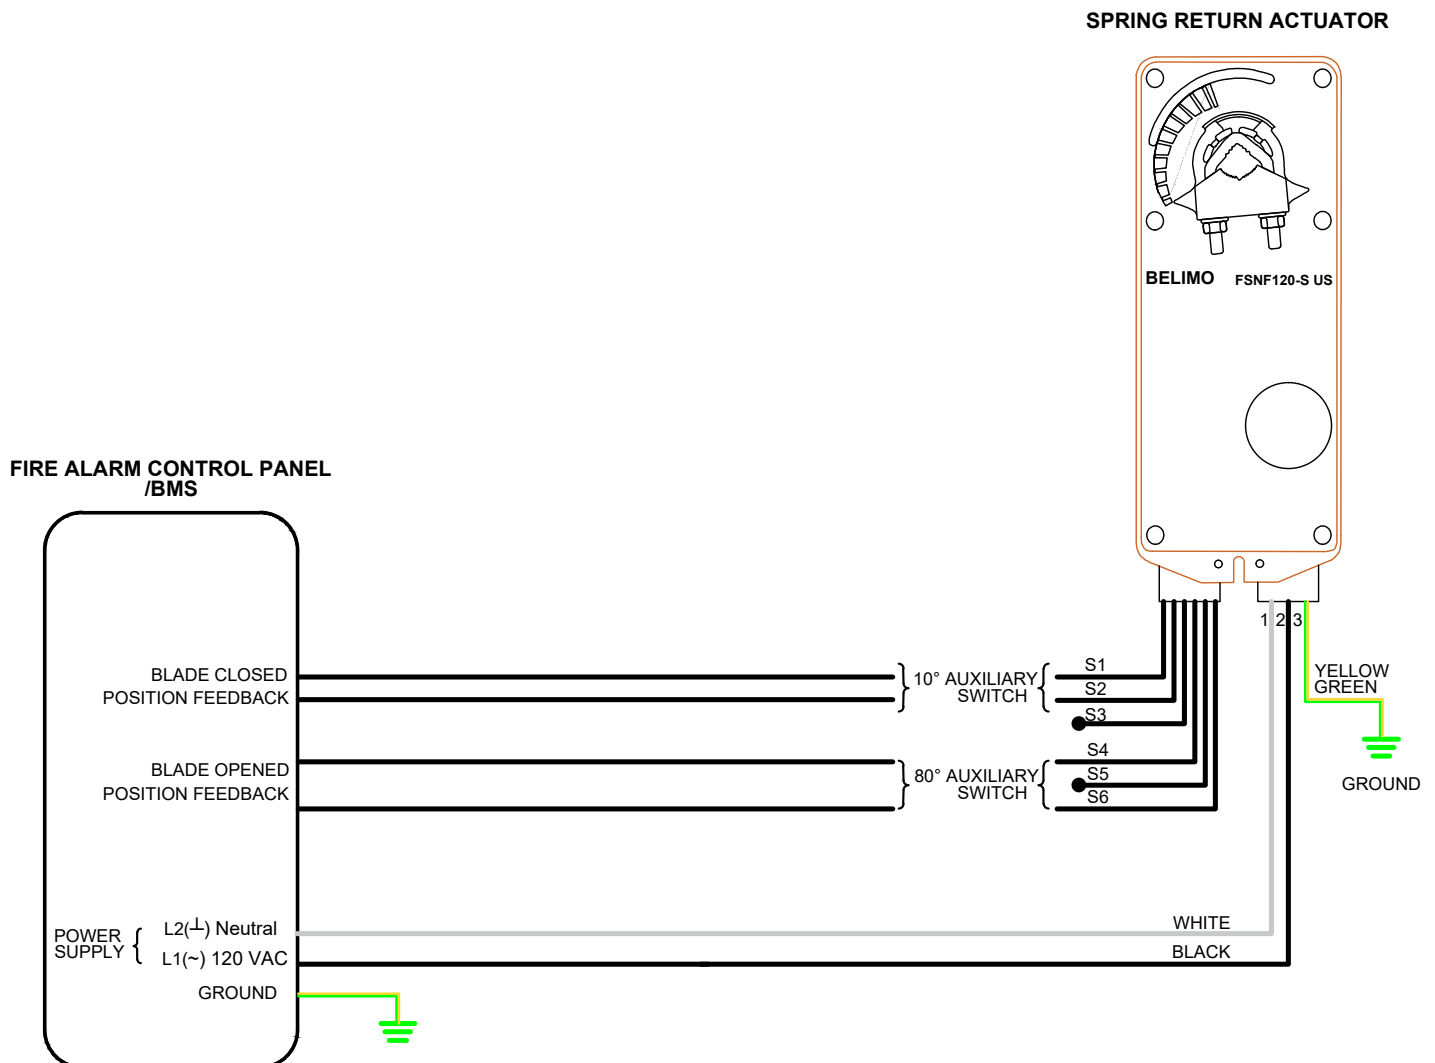

Actuator Model: FSLF120-S US with 2 built-in Auxiliary Switches

Power Supply: 120 VAC

Torque: 3.5 Nm

Applicable on following CVS-SAFE4 Damper Models: SSD-3V-201, -202, SSD-3V-FA-201, -202, SSD-3V-OW-201, -202, SSD-AF-201, -202, SSD-AF-FA-201, -202, SSD-AF-OW-201, -202, SSD-RD-201, -202

Wiring Diagram

Actuator Model: FSNF120-S US with 2 built-in Auxiliary Switches

Power Supply: 120 VAC

Torque: 8 Nm

Applicable on following CVS-SAFE4 Damper Models: SSD-3V-201, -202, SSD-3V-FA-201, -202, SSD-3V-OW-201, -202, SSD-AF-201, -202, SSD-AF-FA-201, -202, SSD-AF-OW-201, -202, SSD-RD-201, -202

Wiring Diagram

Actuator Model: FSTF120-S US with 2 built-in Auxiliary Switches

Power Supply: 120 VAC

Torque: 2 Nm

Applicable on following CVS-SAFE4 Damper Models: SSD-3V-201, -202, SSD-3V-FA-201, -202, SSD-3V-OW-201, -202, SSD-AF-201, -202, SSD-AF-FA-201, -202, SSD-AF-OW-201, -202, SSD-RD-201, -202

Wiring Diagram

Actuator Model: MS4104F1210 with 2 built-in Auxiliary Switches

Power Supply: 120 VAC

Torque: 3.4 Nm

Applicable on following CVS-SAFE4 Damper Models: SSD-3V-201, -202, SSD-3V-FA-201, -202, SSD-3V-OW-201, -202, SSD-AF-201, -202, SSD-AF-FA-201, -202, SSD-AF-OW-201, -202, SSD-RD-201, -202