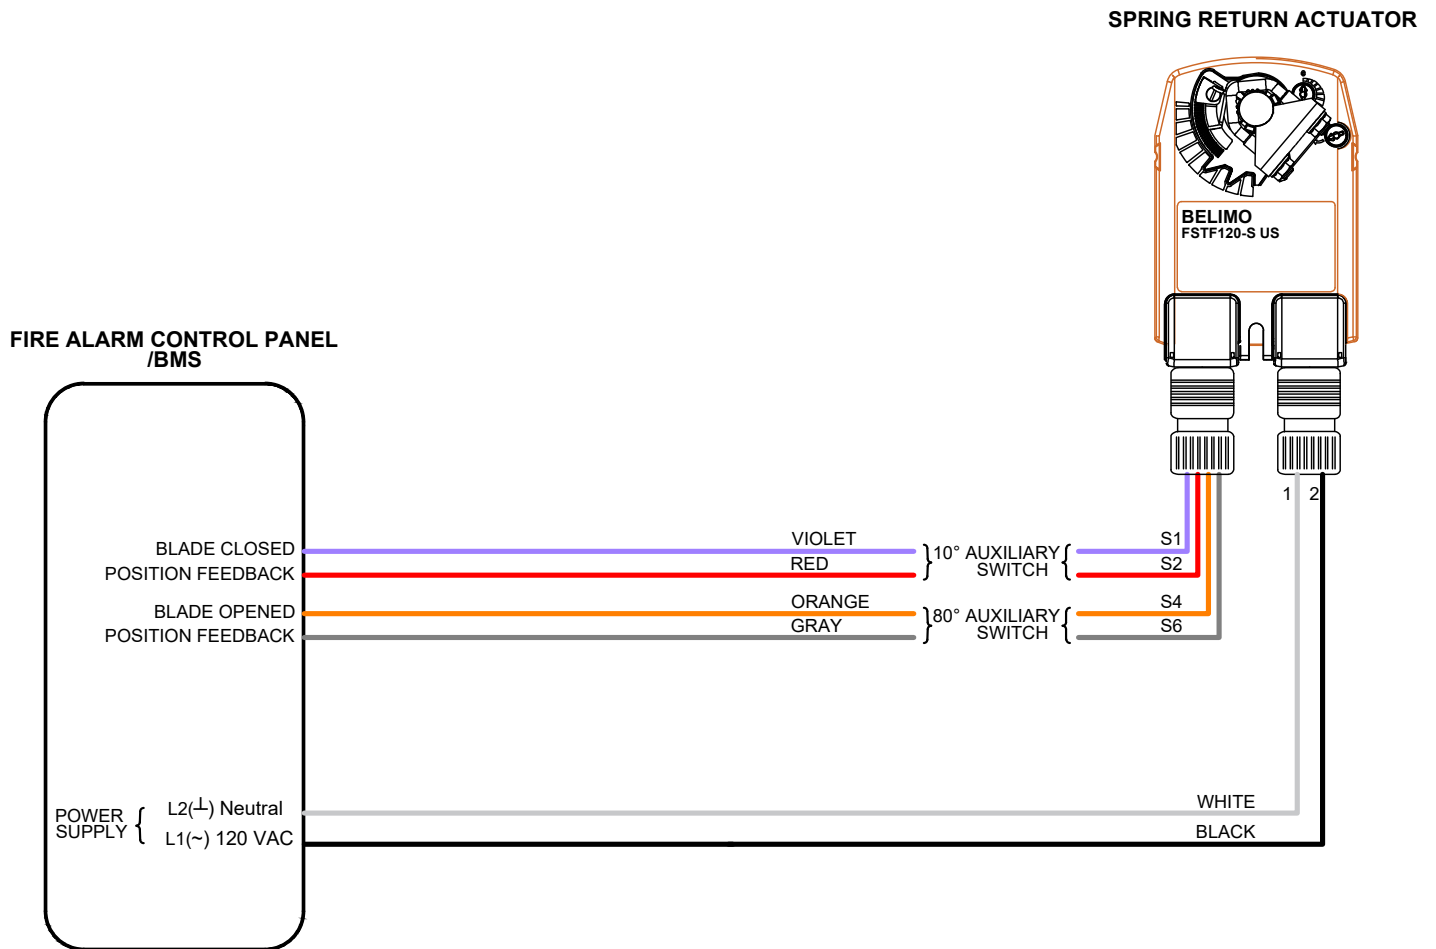

Wiring Diagram

Actuator Model: FSNF120-S US with 2 built-in Auxiliary Switches

Power Supply: 120 VAC

Torque: 8 Nm

Applicable on following CVS-SAFE4 Damper Models: SSD-3V-201, -202, SSD-3V-FA-201, -202, SSD-3V-OW-201, -202, SSD-AF-201, -202, SSD-AF-FA-201, -202, SSD-AF-OW-201, -202, SSD-RD-201, -202

Wiring Diagram

Actuator Model: FSTF120-S US with 2 built-in Auxiliary Switches

Power Supply: 120 VAC

Torque: 2 Nm

Applicable on following CVS-SAFE4 Damper Models: SSD-3V-201, -202, SSD-3V-FA-201, -202, SSD-3V-OW-201, -202, SSD-AF-201, -202, SSD-AF-FA-201, -202, SSD-AF-OW-201, -202, SSD-RD-201, -202

Wiring Diagram

Actuator Model: MS4104F1210 with 2 built-in Auxiliary Switches

Power Supply: 120 VAC

Torque: 3.4 Nm

Applicable on following CVS-SAFE4 Damper Models: SSD-3V-201, -202, SSD-3V-FA-201, -202, SSD-3V-OW-201, -202, SSD-AF-201, -202, SSD-AF-FA-201, -202, SSD-AF-OW-201, -202, SSD-RD-201, -202