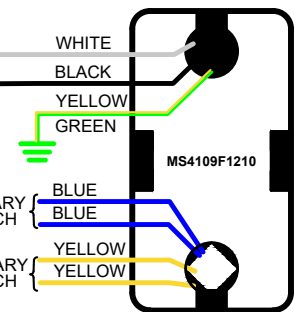

SPRING RETURN ACTUATOR