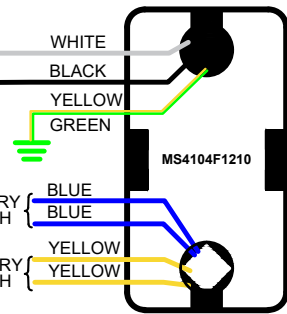

Wiring Diagram

Actuator Model: MS4104F1210 with 2 built-in Auxiliary Switches

Power Supply: 120 VAC

Torque: 3.4 Nm

Applicable on following CVS-SAFE4 Damper Models: SSD-3V-201, -202, SSD-3V-FA-201, -202, SSD-3V-OW-201, -202, SSD-AF-201, -202, SSD-AF-FA-201, -202, SSD-AF-OW-201, -202, SSD-RD-201, -202

Wiring Diagram

FIRE ALARM CONTROL PANEL /BMS

SPRING RETURN ACTUATOR

Actuator Model: MS4109F1210 with 2 built-in Auxiliary Switches

Power Supply: 120 VAC

Torque: 9 Nm

Applicable on following CVS-SAFE4 Damper Models: SSD-3V-201, -202, SSD-3V-FA-201, -202, SSD-3V-OW-201, -202, SSD-AF-201, -202, SSD-AF-FA-201, -202, SSD-AF-OW-201, -202, SSD-RD-201, -202